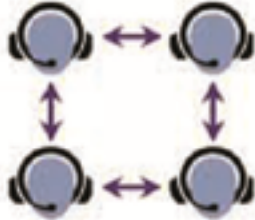

Single Channel

Open Line - All coaches talk together

Single Channel Systems include softside case

CVTD900-2Coach

2 Coaches - 1 double, 1 single headset

CVTD900-3Coach

3 Coaches - 1 double, 2 single headsets

CVTD900-4Coach

4 Coaches - 1 double, 3 single headsets

CVTD900-5Coach

5 Coaches - 1 double, 4 single headsets

Overnight delivery available

TD900 Single . . . \$750
Single Ear Wireless Headset

TD900 Double . . \$850
Double Ear Wireless Headset

Add A Coach:

MAXIMUM POWER
Penetrates concrete & thick pressbox glass

Rugged Construction

All in One - No Base

Maximum power - Penetrates concrete and thick pressbox glass
Full Duplex - Coaches talk simultaneous - No Push to Talk button
Totally self contained - No base stations
900 MHz frequency - Interference free and more than 1/4 mile range
No belt packs - Radio installed in full sized ear cups
Microphone swivels 270 degrees so mic can be on right or left side
Microphone automatically shuts off in up position
Battery lasts 8 hours on charge - Batteries charge in 3 hours
Heavy duty rugged design built to last
Live tech support - Available Friday night & Saturday during season
No Setup - Simply turn ON and talk

No Beltpack!
"All in One" Design
Radio Built into
Earcup

Frequency Hopping Spread Spectrum

Totally Digital Operation system
avoids interference by automatically
switching to the best channels